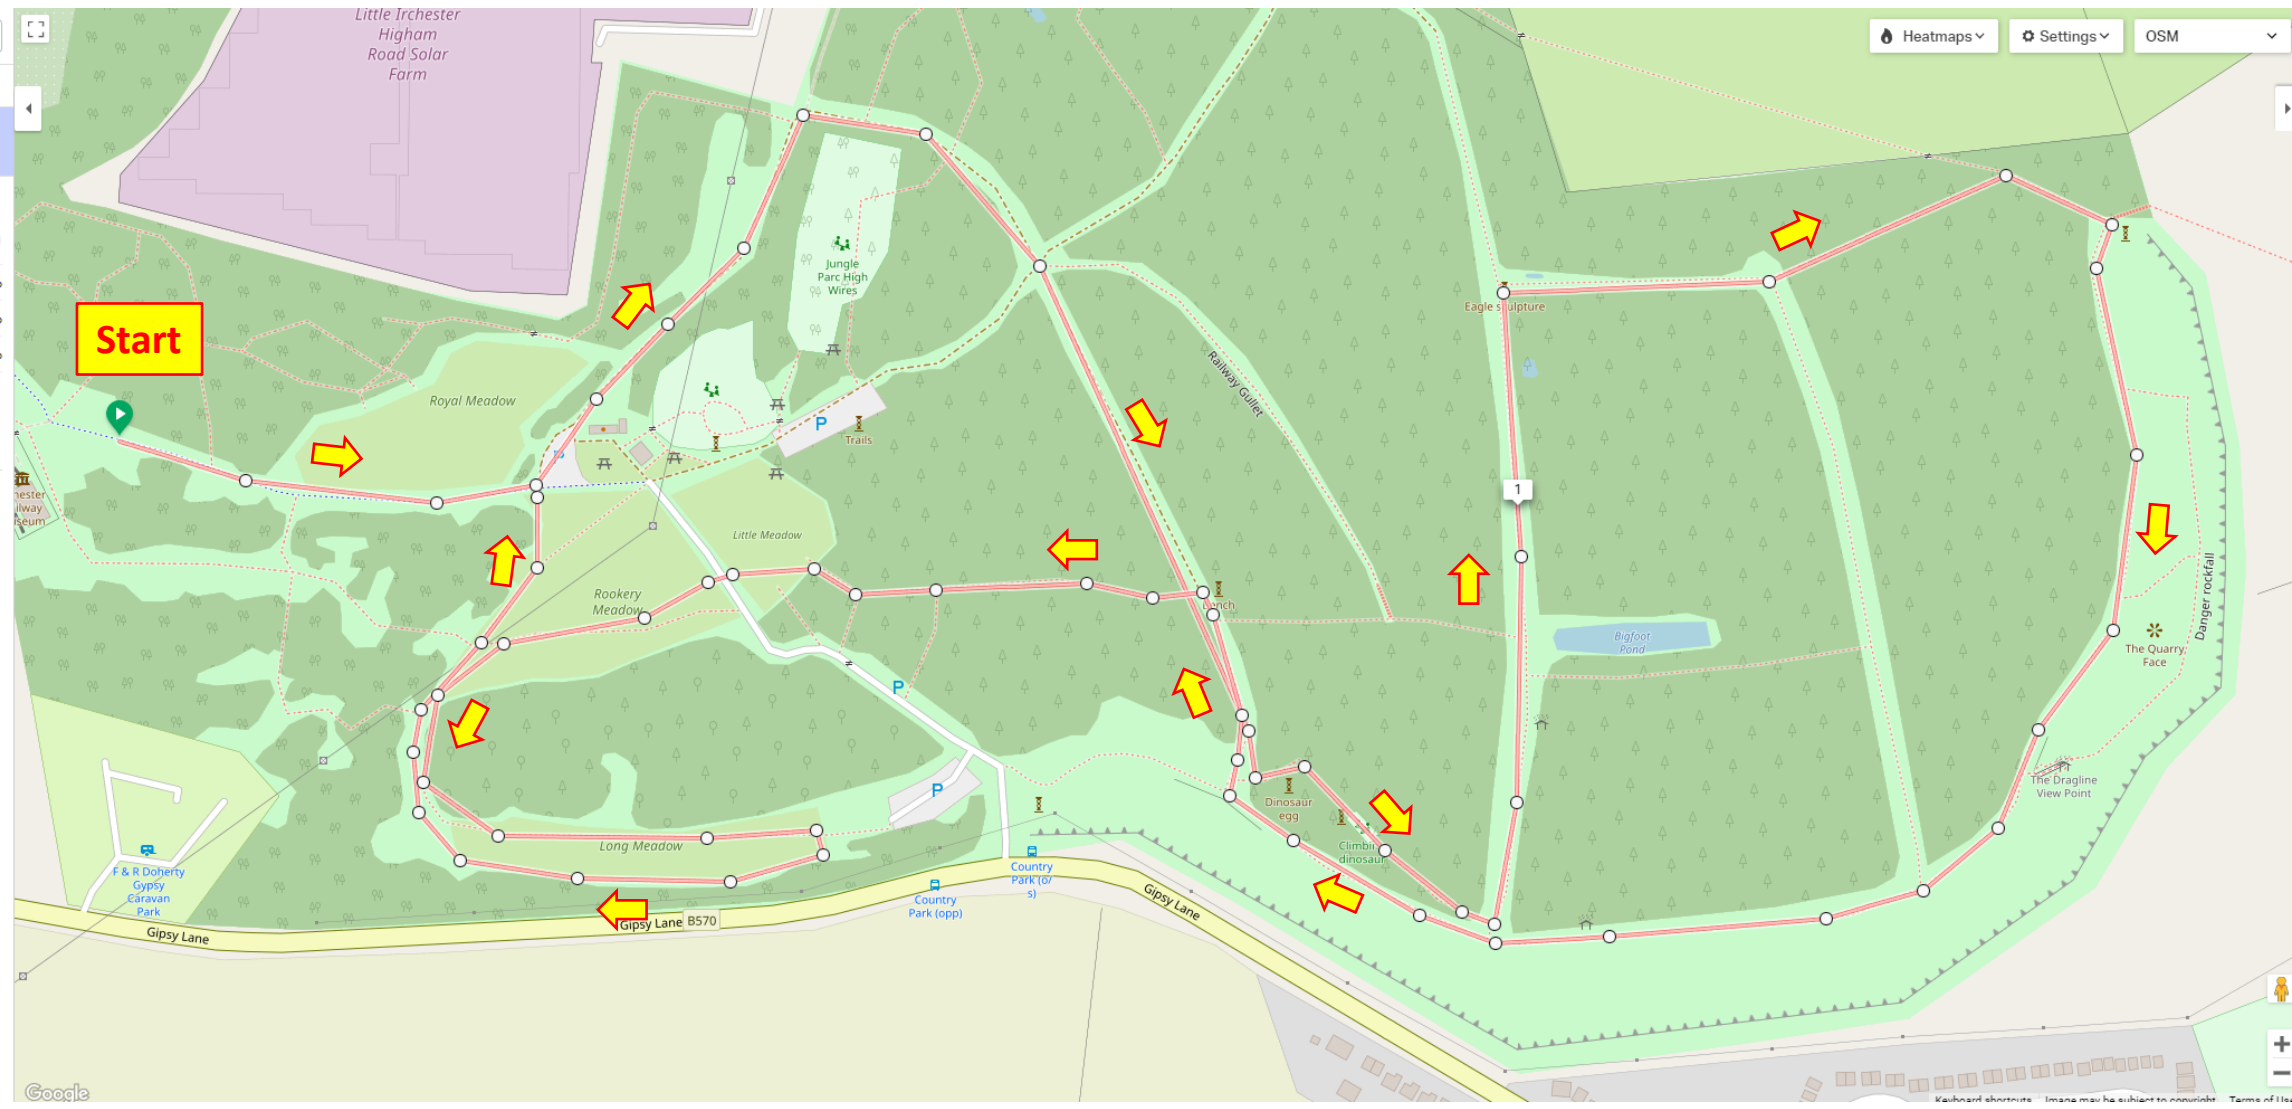

Start & Lap 1

Import Existing Add New

Routes
✓ Unnamed route
2.9 mi 138 ft 0:17:04

Surfaces
Paved 0 mi 0%
Unpaved 0 mi 0%
Unknown 2.9 mi 100%

Cuesheet
This route has no cues. Create a cuesheet with the Trace tool or by adding Custom Cues.

Heatmaps Settings OSM

Google