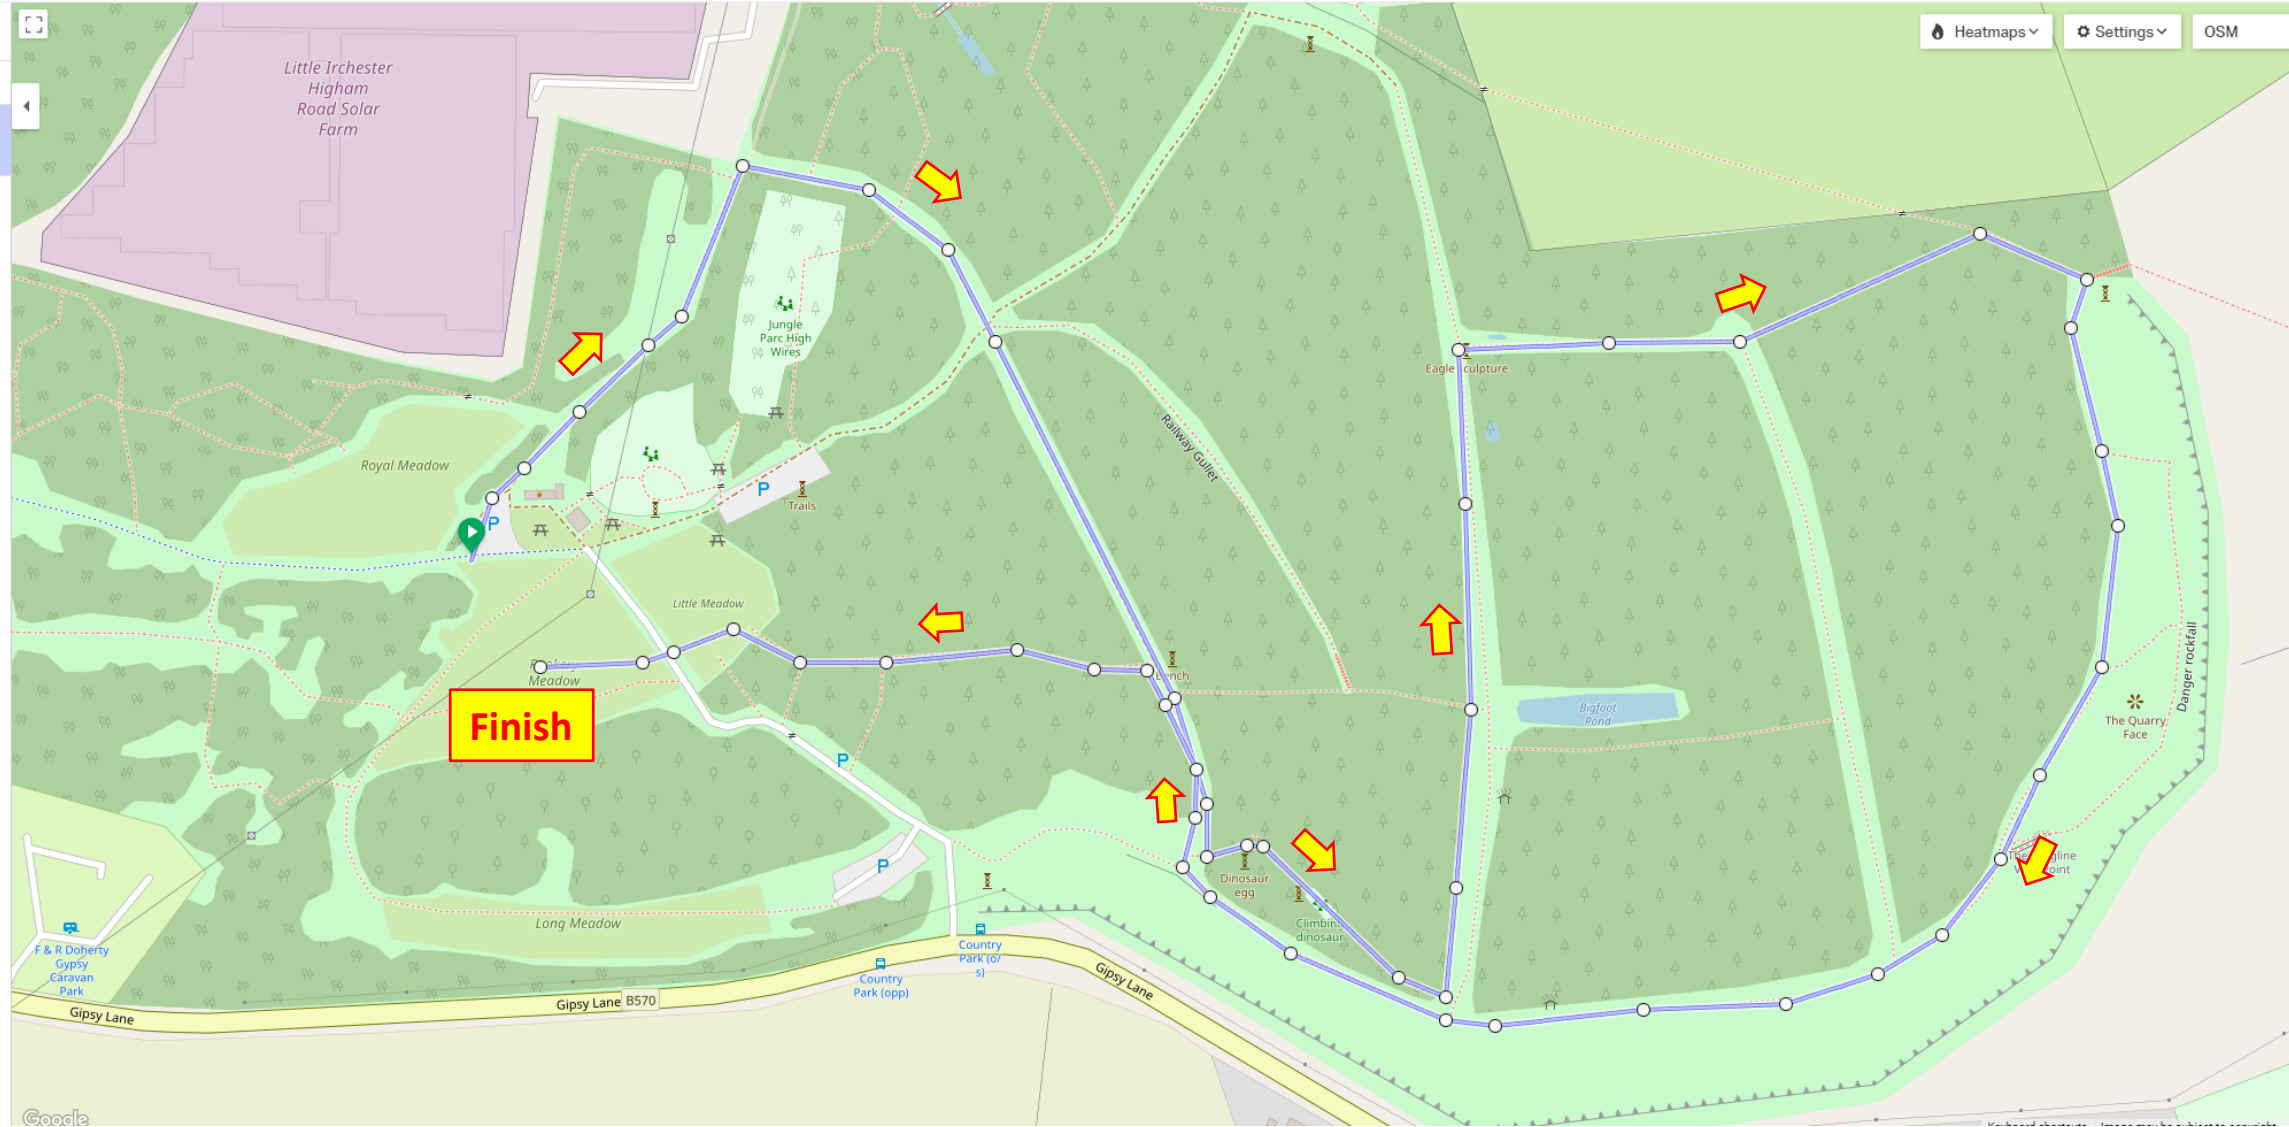

# Lap 2 & Finish

Import Existing Add New

Routes

✓ Unnamed route  
2.1 mi 103 ft 0:12:28

Surfaces

Paved	0 mi	0%
Unpaved	0 mi	0%
Unknown	2.1 mi	100%

Cuesheet

This route has no cues. Create a cuesheet with the Trace tool or by adding Custom Cues.

**FREE Car Parks**

**1k walk from  
free parking**

**Car Park £3 (cash only)**