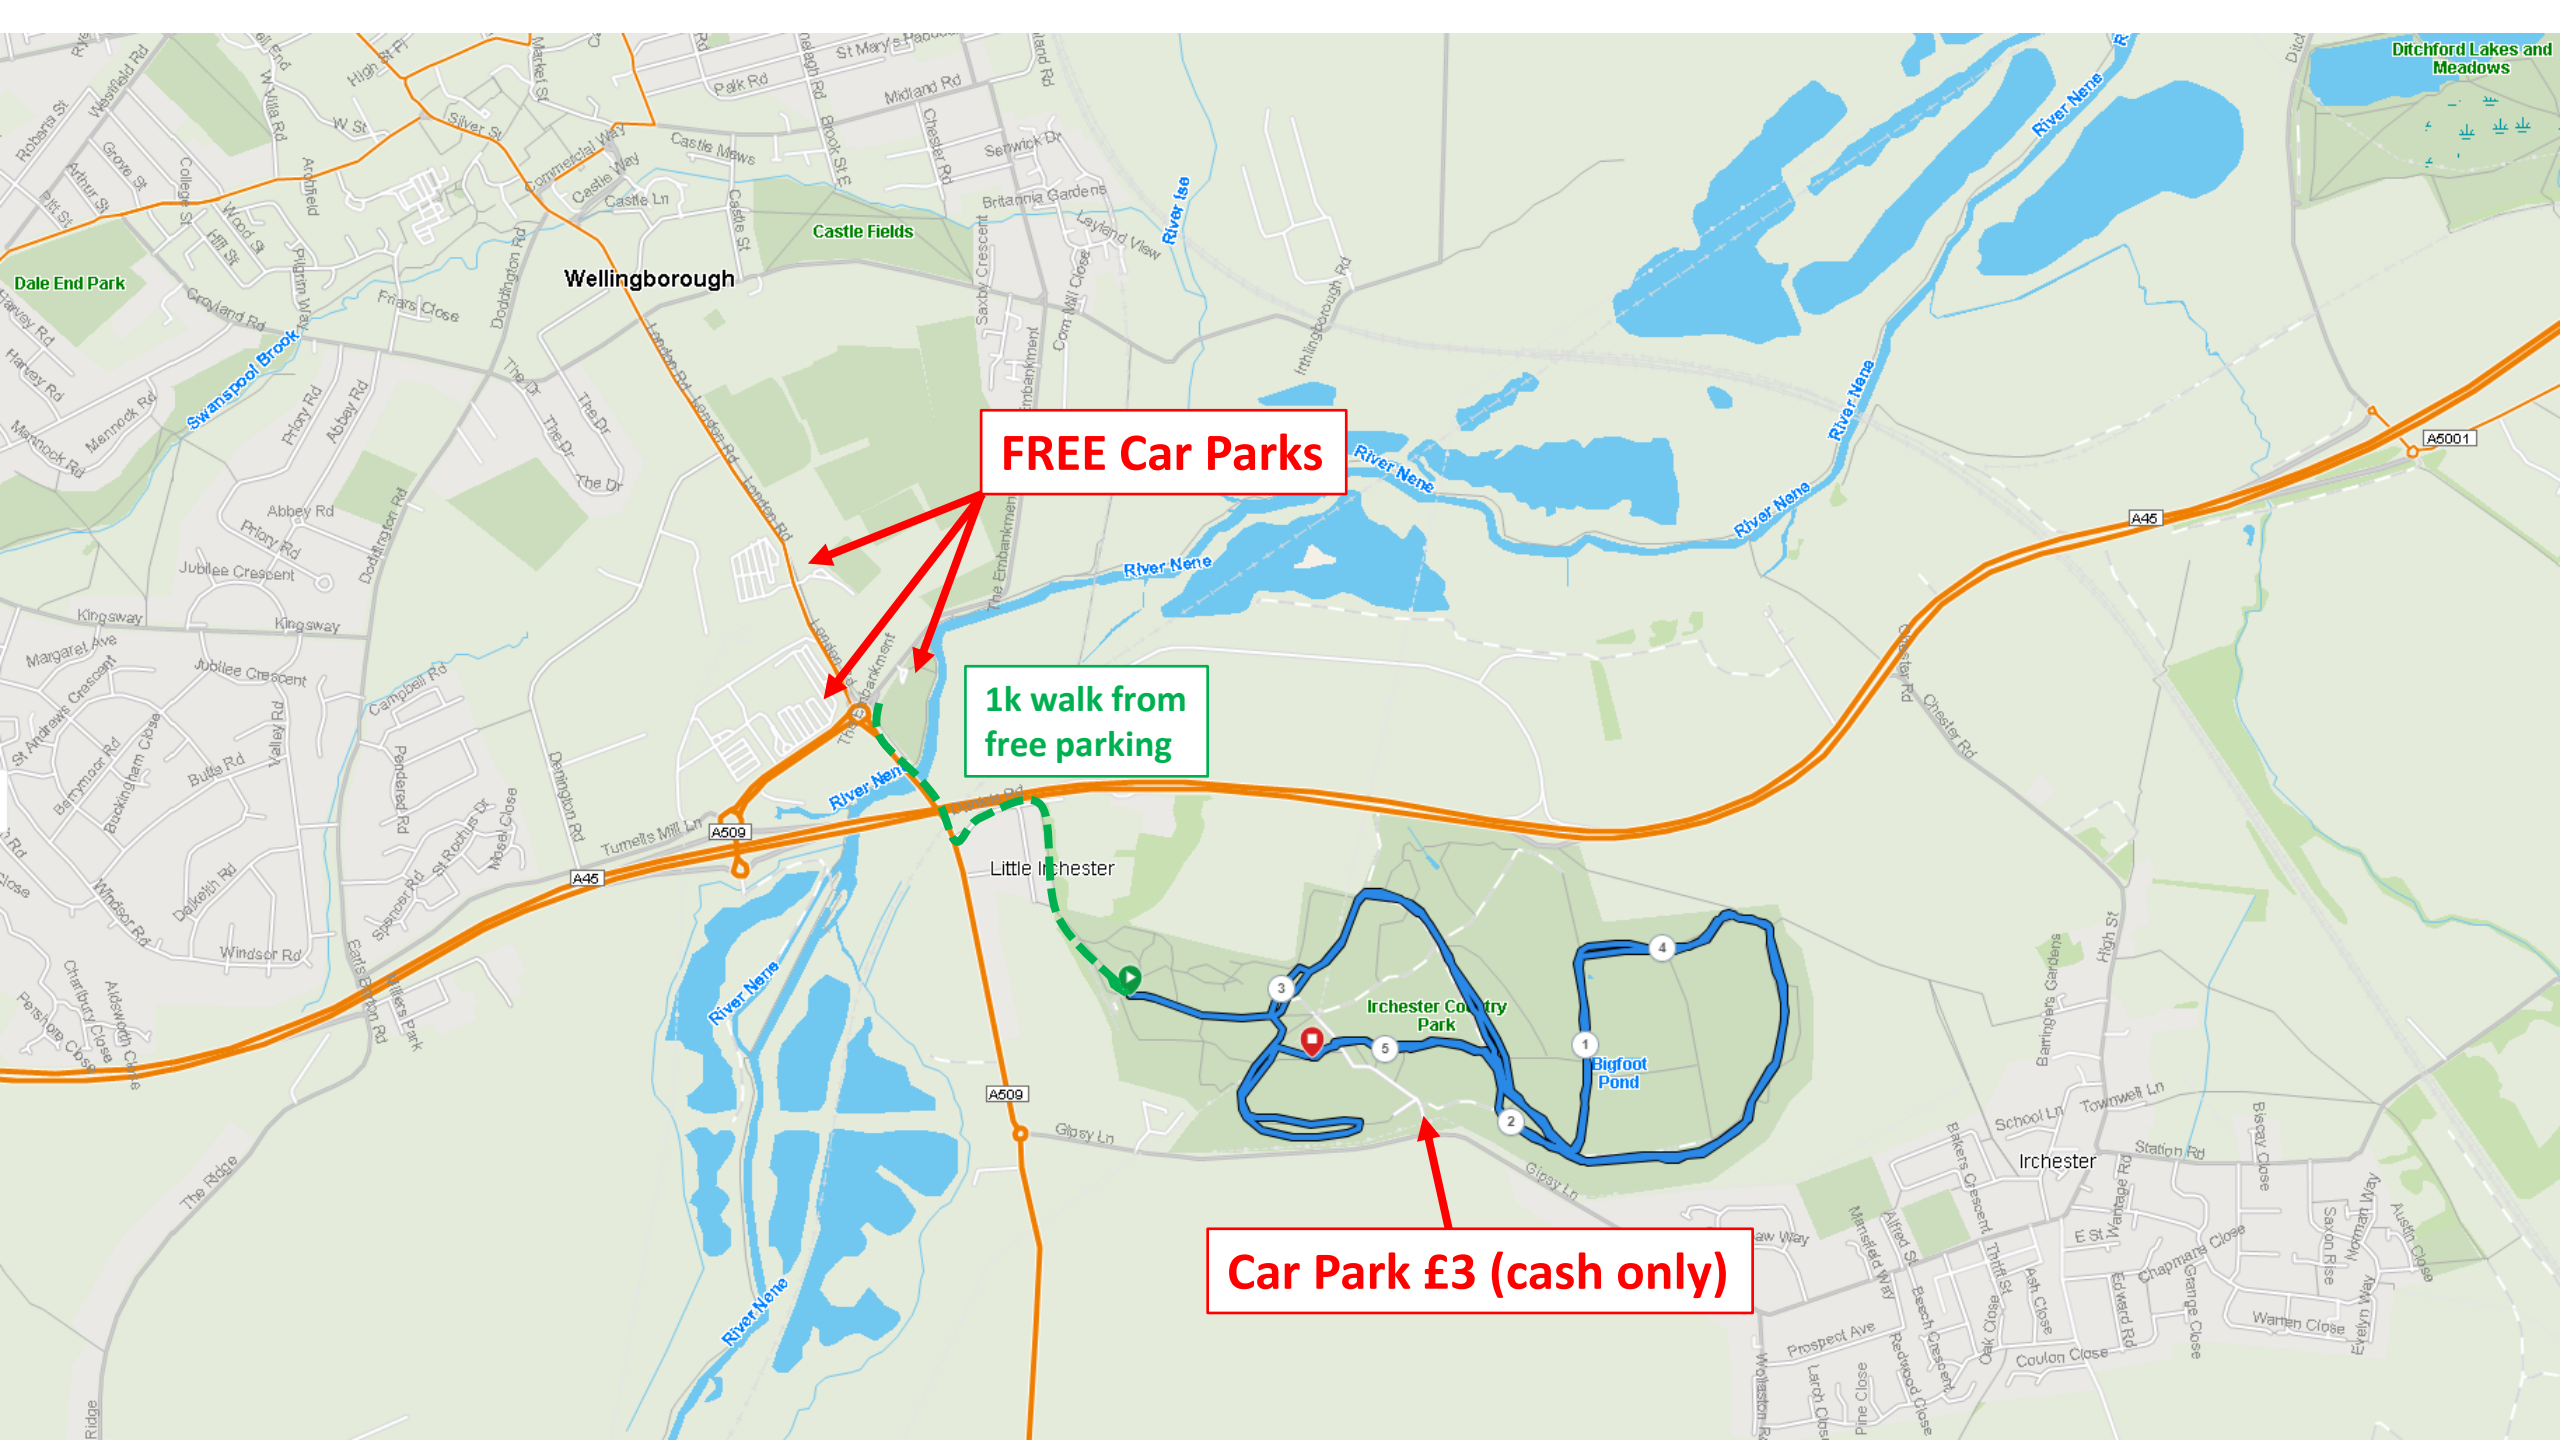

# Lap 2 & Finish

Import Existing Add New

Routes

✓ Unnamed route  
2.1 mi 103 ft 0:12:28

Surfaces

Paved	0 mi	0%
Unpaved	0 mi	0%
Unknown	2.1 mi	100%

Cuesheet

This route has no cues. Create a cuesheet with the Trace tool or by adding Custom Cues.

**FREE Car Parks**

**1k walk from  
free parking**

**Car Park £3 (cash only)**